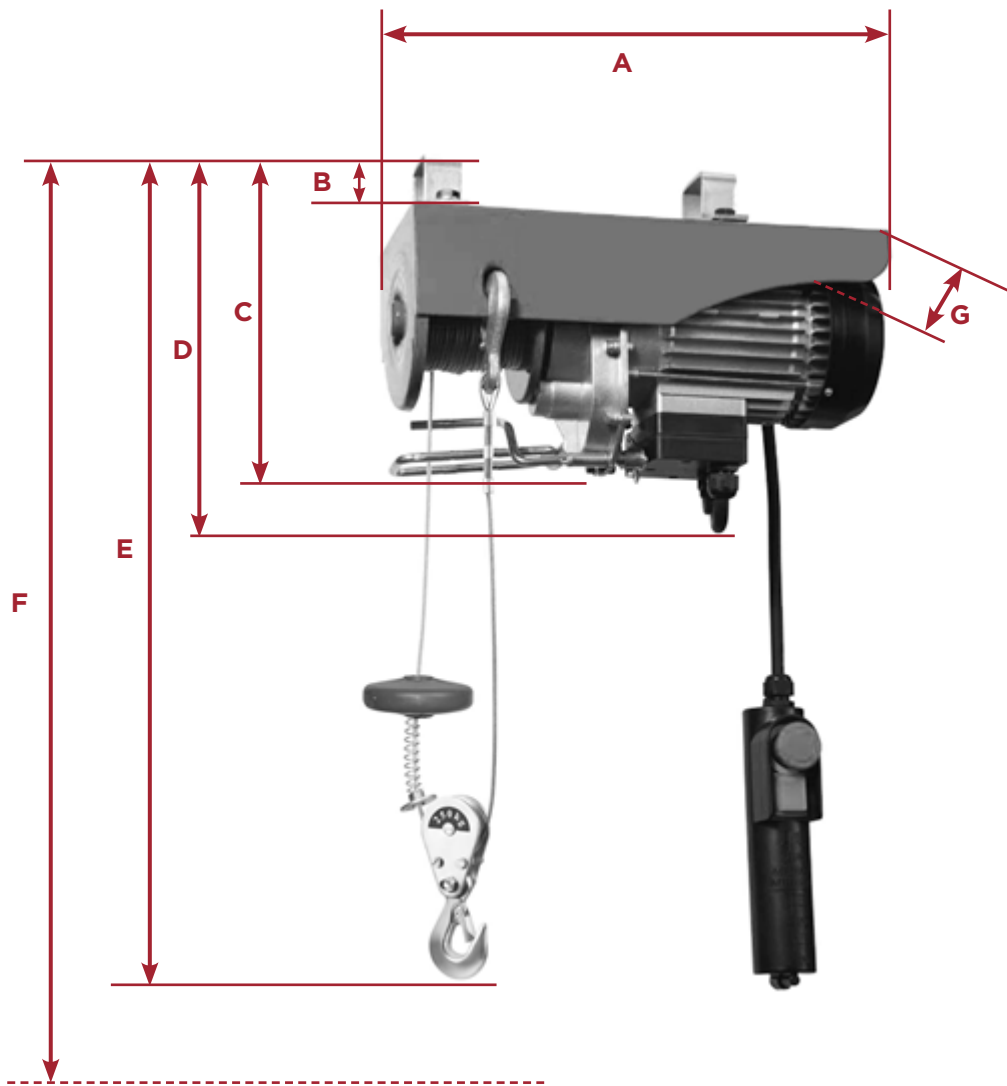

MINI HOIST TECHNICAL DIAGRAM

Models:		240EH250	240EH500	240VEHA1000
A	Length	34.5cm	38.5cm	48.0cm
B	Bracket height	4.8cm	5.0cm	6.0cm
C	Height to the off switch	20cm	24cm	30cm
D	Overall height	25cm	28cm	34cm
E	Height with cable fully retracted.	47cm	48cm	62cm
F	Height with cable fully extended.	Single line: 1818cm Double line: 918cm	Single line: 1820cm Double line: 920cm	Single line: 1826cm Double line: 926cm
G	Max. width	13cm	14.8cm	17cm