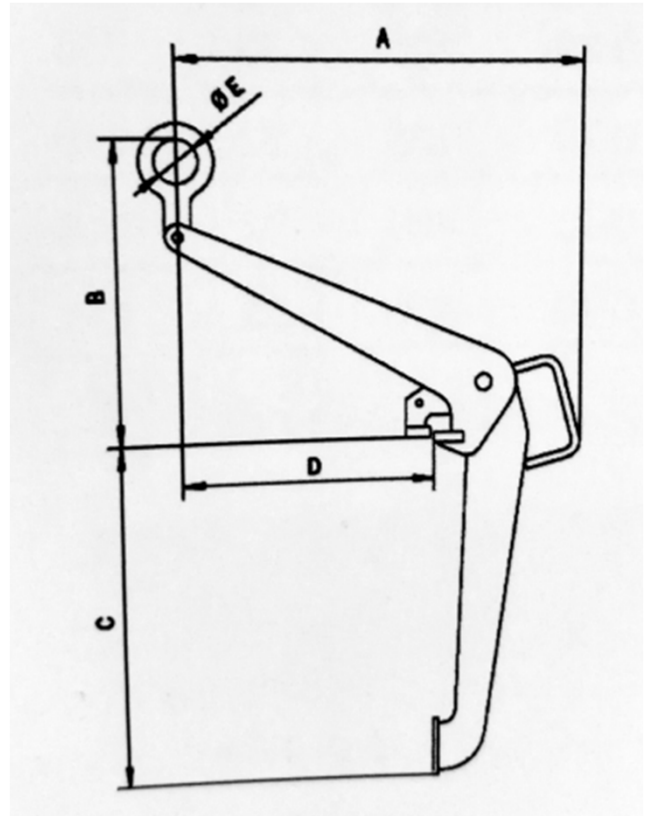

Drum Lifting Clamps
100KG-5000KG

Specifications

Type	Capacity (kg)	Jaw Opening (mm)	Chain	Pack/pcs	Weight (kg)
			Diameter (mm) × Length (m)		
DLC01	1	0-25	6.3*0.516	8	3.6

Dimensions (mm)

Type	Capacity (kg)	A	B	B1	C	D	E	F	H	L
DLC01	1	85	88	6	64	12	132	78	126	500

Specifications

Type	Capacity (kg)	Jaw Opening (mm)	Chain	Pack/pcs	Weight (kg)
			Diameter (mm) × Length (m)		
DLC01	0.6	0-30	6.3*0.516	8	5

Dimensions (mm)

Type	Capacity (kg)	A	B	C	D	E
DLC01	1	479	350	410	300	50